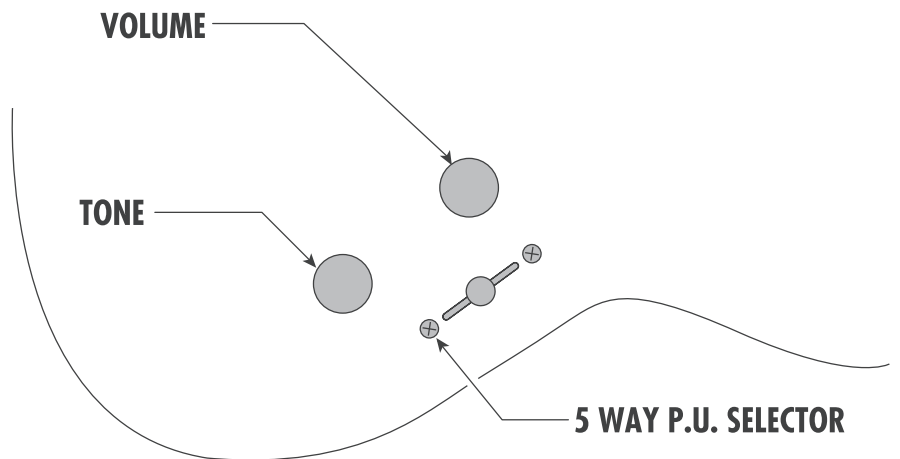

TM Series

S-S / 3 way PU selector / 1 volume / 1 tone

S-S-S / 5 way PU selector / 1 volume / 1 tone

S-S-S / 5 way PU selector / 2 volume (1 for only middle PU) / 1 tone

Middle pickup has the independent volume control.