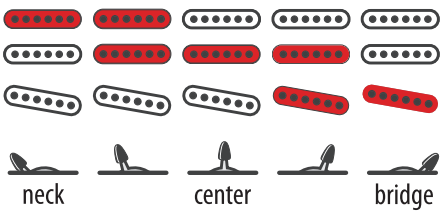

TM Series

S-S / 3 way PU selector / 1 volume / 1 tone

S-S-S / 5 way PU selector / 1 volume / 1 tone

S-S-S / 5 way PU selector / 2 volume (1 for only middle PU) / 1 tone

Middle pickup has the independent volume control.