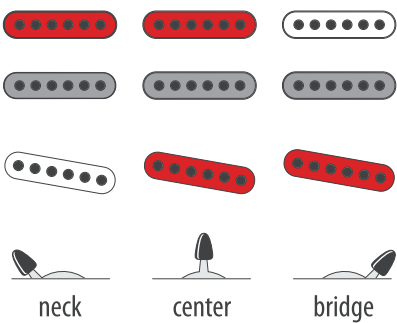

TM Series

S-S / 3 way PU selector / 1 volume / 1 tone

S-S-S / 5 way PU selector / 1 volume / 1 tone

S-S-S / 5 way PU selector / 2 volume (1 for only middle PU) / 1 tone

Middle pickup has the independent volume control.