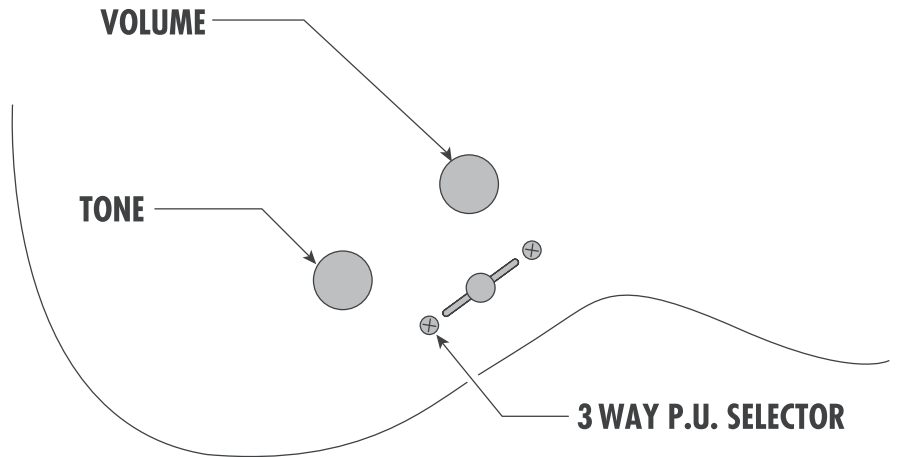

TM Series

S-S / 3 way PU selector / 1 volume / 1 tone

S-S-S / 5 way PU selector / 1 volume / 1 tone

S-S-S / 5 way PU selector / 2 volume (1 for only middle PU) / 1 tone

Middle pickup has the independent volume control.