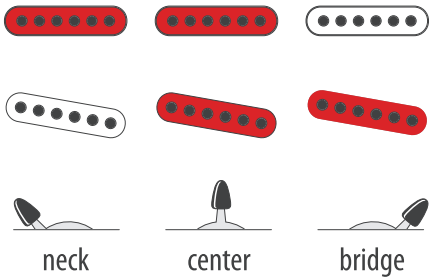

TM Series

S-S / 3 way PU selector / 1 volume / 1 tone

S-S-S / 5 way PU selector / 1 volume / 1 tone

S-S-S / 5 way PU selector / 2 volume (1 for only middle PU) / 1 tone

Middle pickup has the independent volume control.