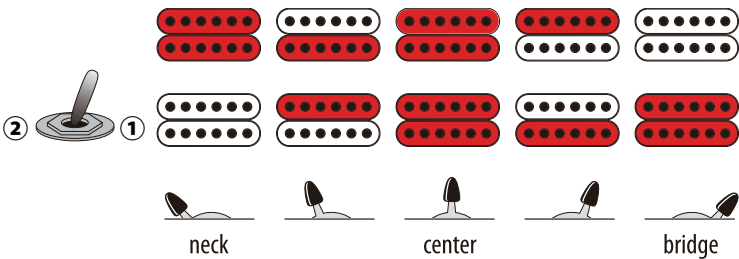

## MM1

Standard humbucker+ mode

Tap mode