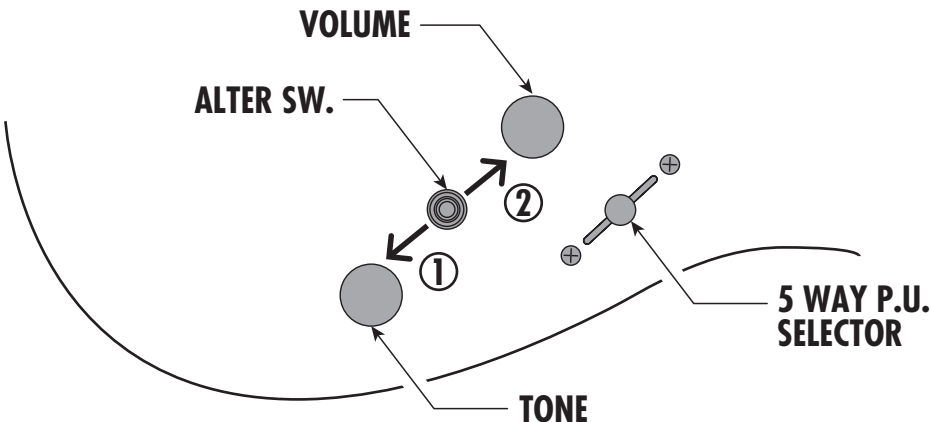

## MM1

Standard humbucker+ mode

Tap mode