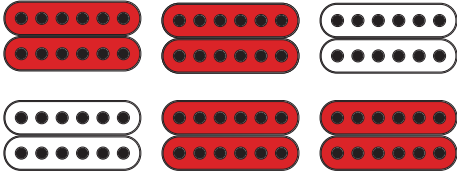

Signature Series

EKM

neck

center

bridge

VOLUME