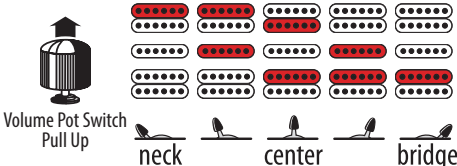

Signature Series

EGEN

VOLUME W/
PUSH-PULL SW.

5 WAY
P.U. SELECTOR

STONE