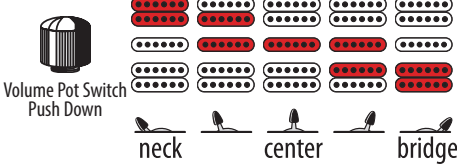

Signature Series

EGEN

VOLUME W/
PUSH-PULL SW.

5 WAY
P.U. SELECTOR

STONE