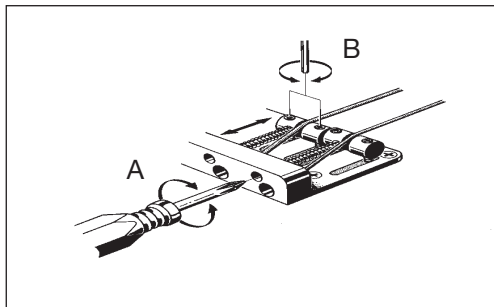

TMB (Standard bridge)

- A: Intonation adjustment screw
- B: Saddle height adjustment screw
(1.5mm hex key wrench)