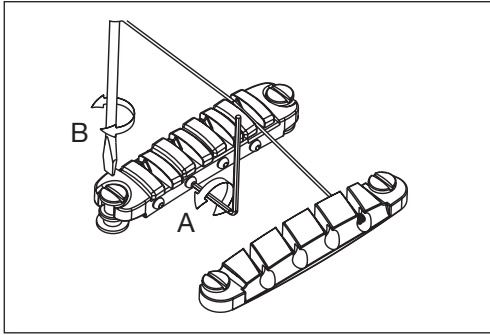

ASB (GIBRALTAR/QUICK CHANGE)

A: Intonation adjustment screw
(2.0mm hex key wrench)

B: Saddle height adjustment screw