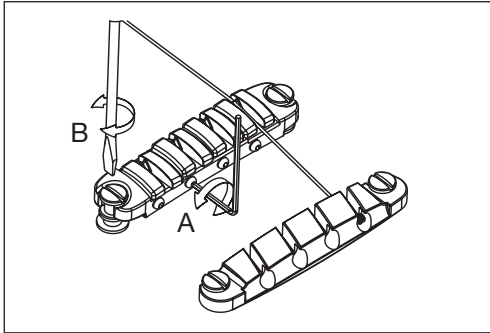

AGB (GIBRALTAR/QUICK CHANGE)

A: Intonation adjustment screw
(2.0mm hex key wrench)

B: Saddle height adjustment screw