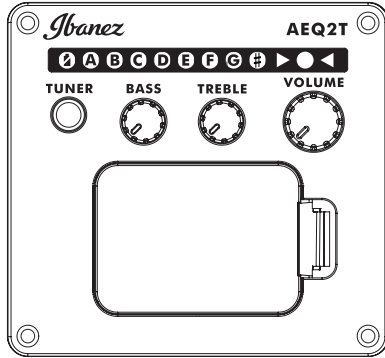

AEQ-2T

AEQ-2T

Basic Controls

VOLUME

Controls the overall gain of the Pre-Amp.

TREBLE

Controls the boost/cut of the treble frequencies.

BASS

Controls the boost/cut of the bass frequencies.

Tuner functions

TUNER ON/OFF SWITCH

Pressing this button will alternately turn the tuning meter ON/OFF. The tuner will turn off automatically after 5 minutes.

NOTE INDICATOR LED

These LEDs indicate the note of the strings you are playing. When tuning sharp or flat notes such as G#, both the G indicator and the # indicator will light up. If the note shown on the note indicator LED is different from the one you wish, try tightening or loosening the string until the correct LED lights up. Be careful not to tighten the strings too much (over tune) as the strings may break. When in doubt, it is better to tune down and loosen the strings and then tune back up to find the desired pitch.

TUNING GUIDE LED

When the string is in tune, the green LED in the middle will light up. If the pitch of the string is flat, the red LED on the left will light up. If the pitch of the string is sharp, the red LED on the right will light.