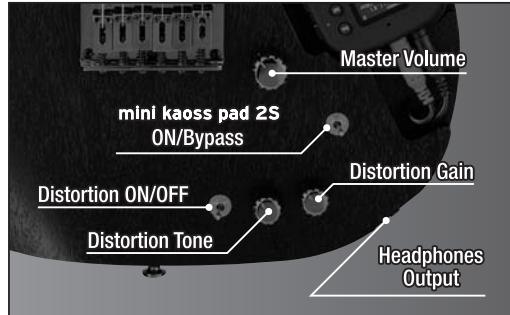

Controls

■ RGKP6