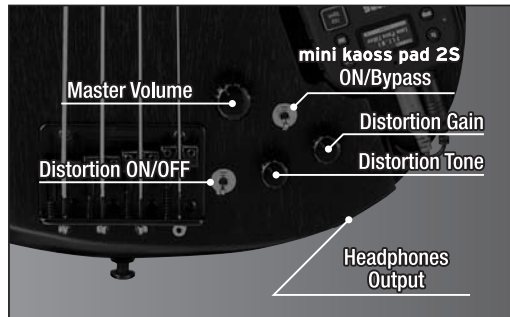

■ SRKP4

CAUTION

Please exercise caution when using RGKP6/SRKP4 with headphones, as doing so at high volumes for an extended period of time may result in permanent hearing loss or damage.

Ibanez

Copyright © 2014 Ibanez guitars. All right reserved.
Printed in Japan JUL14970

Ibanez